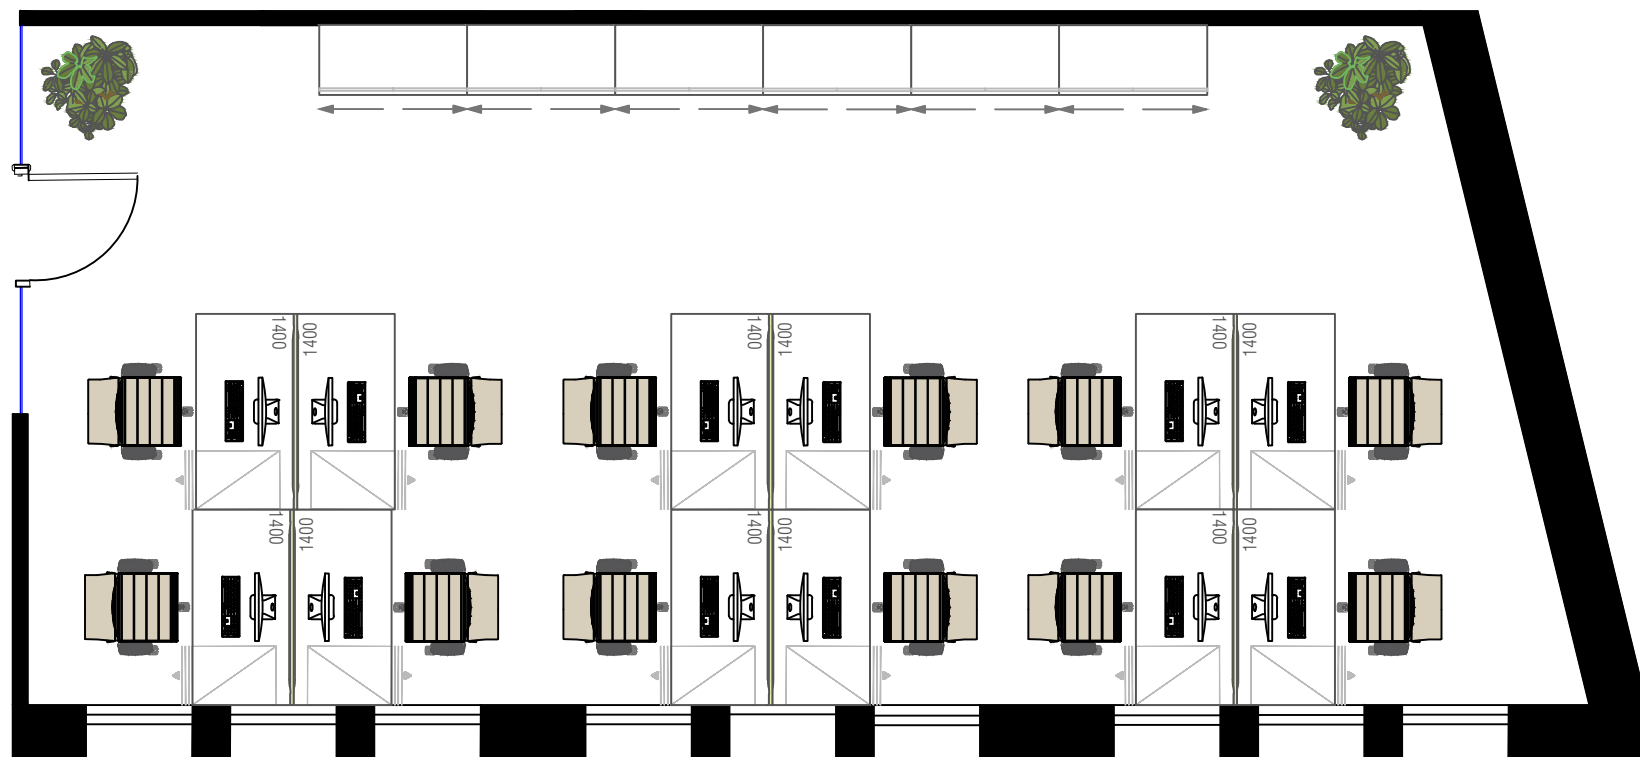

AIRIVO
Your space your way

Richmond

26 The Quadrant
Richmond
TW9 1DL

Suite 204

555 sq ft

ORI0042

* Furniture for illustrative purposes only